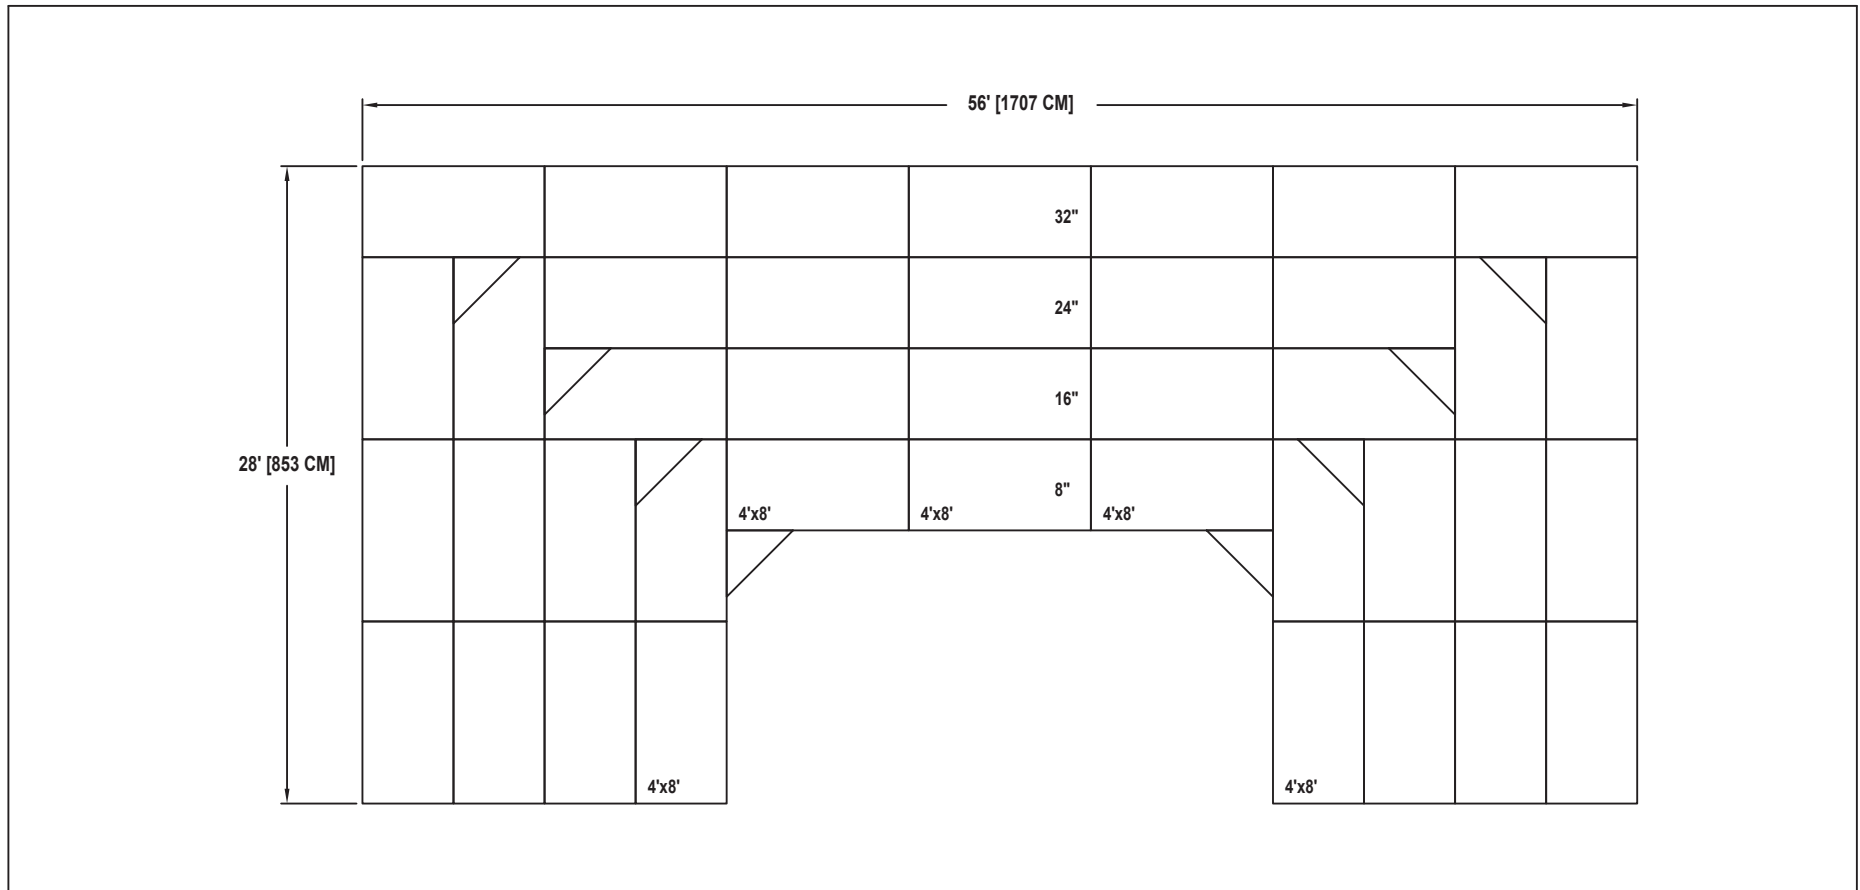

BAND / ORCHESTRA RECTANGULAR RISER SET

NO. 555

SEATING CAPACITY IS 110 WITHOUT USING THE FLOOR.
SEATING CAPACITY IS 125 WITH A ROW ON THE FLOOR.
SEATING CAPACITY IS BASED ON 32" CHAIR SPACING.

Drawing 100A310_A
Sheet 26 of 26